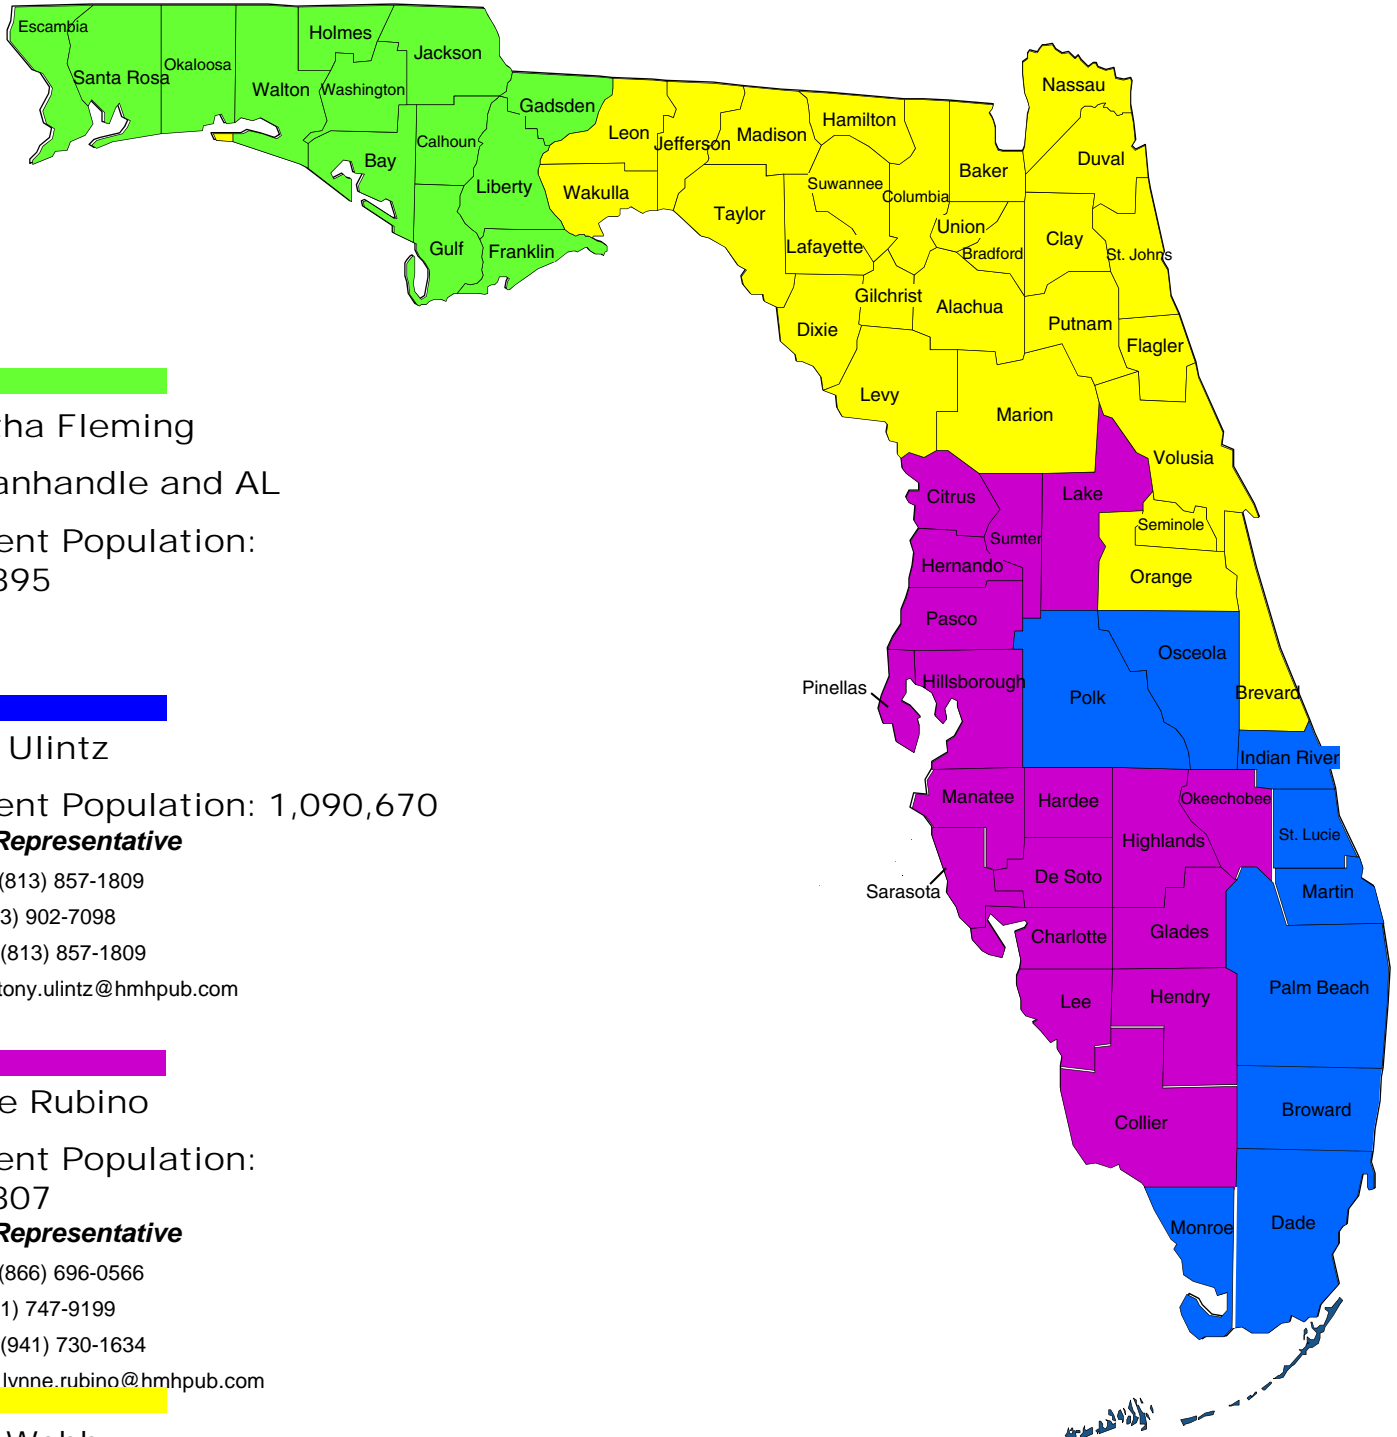

# Florida

Becky Barlow- Regional Manager- Southeast

phone: (678) 764.4177 • fax: (678) 302.4408 • e-mail: becky.barlow@hmpub.com

Tabitha Fleming  
FL Panhandle and AL  
Student Population:  
151,895

Tony Ulintz  
Student Population: 1,090,670  
**Sales Representative**  
Phone: (813) 857-1809  
Fax: (813) 902-7098  
Mobile: (813) 857-1809  
E-mail: tony.ulintz@hmpub.com

GREAT SOURCE

Rigby

Steck-Vaughn